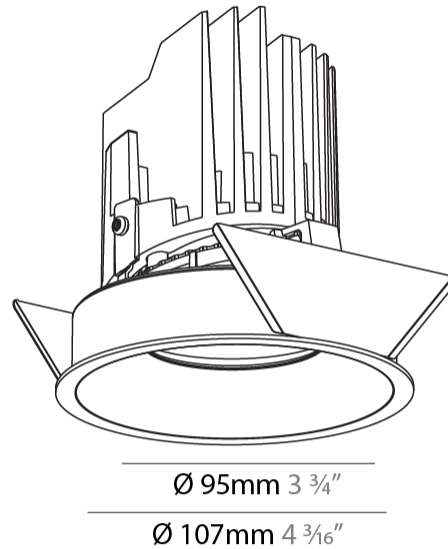

PHYSICAL

Shape: Round
Diameter (mm): 107
Diameter (in): 4 3/16
Height (mm): 112
Height (in): 4 7/16
Ceiling Thickness (mm): 10 / 12.5 / 15
Ceiling Thickness (in): 3/8 or 1/2 or 9/16
Min. Recessing Depth (mm): 130
Min. Recessing Depth (in): 5 1/8
Light Distribution: Adjustable / Downlight
Weight (kg): 0.488
Weight (lbs): 1.08
Fixture Finish: SSR / BKV / CWI / CRY / HAB / UFT / ITA / RUA / FTG / MYG / LOD / PUS / FRO / FUP / KIA / POP / BLS / SPG / MEY / GOH / GUM / CHC / COM / ABZ / JAG / OBR / MOS / ROR
Fixture Material: Aluminum Die Cast
Cut-out Measurements: 98mm / 3 7/8"

ELECTRICAL

Lamp Type: LED (Zhaga Standard)
Input Wattage (W): 13.2 / 16.5
Total Output Wattage (W): 12 / 14
Dimming: Tri-Mode (Non-Dimming and Phase Dimming (120Vac only) and 0-10V Dimming)
Driver Included: No
Driver Location: Recessed Housing
Driver Type: Constant Current - Universal
Driver Class: Class 2
Housing: See components
Input Voltage (V): 120 - 277
Constant Current (MA): 350

LED

Number of LEDs: 1
Color Temperature (°K): 2700 / 3000 / 3500 / 4000
Max. Delivered Lumen (lm): 850 / 950 / 1029 / 1050
Nominal Lumen (lm): 960 / 1070 / 1156 / 1180
CRI: >90 CRI
Efficiency (%): 0.885
Lamp Life (hrs): 50000

OPTICAL

Reflector°: 10
Adjustability: Rotational 355°; Tilt 10°

RATINGS AND CERTIFICATIONS

Certified By: Certified for North American Standards
IP rating: IP20