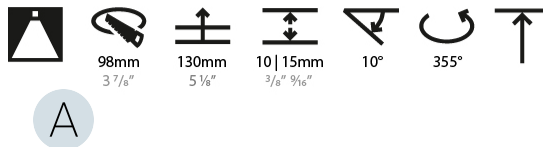

GENERAL

Series: Bioniq
 Subseries: Bioniq Round Semi Adjustable
 Brand: Prolicht
 Division: Architectural
 Mounting Type: Recessed
 Mounting Location: Ceiling
 Subcategory: Downlight

PHYSICAL

Shape: Round
 Diameter (mm): 107
 Diameter (in): 4 3/16
 Height (mm): 112
 Height (in): 4 7/16
 Ceiling Thickness (mm): 10 / 12.5 / 15
 Ceiling Thickness (in): 3/8 or 1/2 or 9/16
 Min. Recessing Depth (mm): 130
 Min. Recessing Depth (in): 5 1/8
 Light Distribution: Adjustable / Downlight
 Weight (kg): 0.488
 Weight (lbs): 1.08
 Fixture Finish: SSR / BKV / CWI / CRY / HAB / UFT / ITA / RUA / FTG / MYG / LOD / PUS / FRO / FUP / KIA / POP / BLS / SPG / MEY / GOH / GUM / CHC / COM / ABZ / JAG / OBR / MOS / ROR
 Fixture Material: Aluminum Die Cast
 Cut-out Measurements: 98mm / 3 7/8"

LED

Number of LEDs: 1
 Color Temperature (°K): 2700 / 3000 / 3500 / 4000
 Max. Delivered Lumen (lm): 850 / 950 / 1029 / 1050
 Nominal Lumen (lm): 960 / 1070 / 1156 / 1180
 CRI: >90 CRI
 Efficiency (%): 0.885
 Lamp Life (hrs): 50000

OPTICAL

Reflector°: 10
 Adjustability: Rotational 355°; Tilt 10°

RATINGS AND CERTIFICATIONS

Certified By: Certified for North American Standards
 IP rating: IP20

BIONIQ ROUND SEMI ADJUSTABLE RECESSED

A35290-