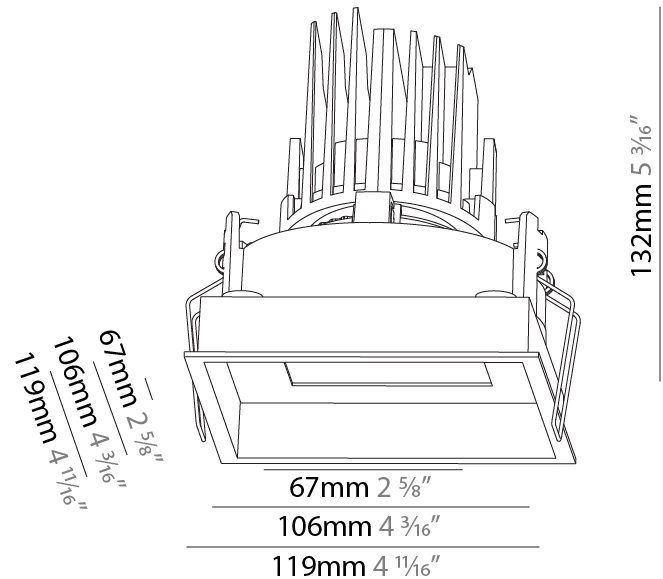

ELECTRICAL

Lamp Type: LED (Zhaga Standard)
Input Wattage (W): 13.2 / 16.5
Total Output Wattage (W): 12 / 14
Dimming: Tri-Mode (Non-Dimming and Phase Dimming (120Vac only) and 0-10V Dimming)
Driver Included: No
Driver Location: Recessed Housing
Driver Type: Constant Current - Universal
Driver Class: Class 2
Housing: See components
Input Voltage (V): 120 - 277
Constant Current (MA): 350

LED

Number of LEDs: 1
Color Temperature (°K): 2700 / 3000 / 3500 / 4000
Max. Delivered Lumen (lm): 850 / 950 / 1029 / 1050
Nominal Lumen (lm): 960 / 1070 / 1156 / 1180
CRI: >90 CRI
Lamp Life (hrs): 50000

OPTICAL

Reflector°: 10
Adjustability: Rotational 355°; Tilt 30°

RATINGS AND CERTIFICATIONS

Certified By: Certified for North American Standards
Zaneen Lighting Inc. © 2024, T 1800-388-3382, F 416-247-9319, www.zaneen.com

Available for International specifications by adding 'INT' at the end of the existing Model #. For assistance on 'custom' specifications, contact zteam@zaneen.com. In a constant effort to supply the best product, we reserve the right to change specifications or materials without notice. The most recent specification sheets are found at zaneen.com